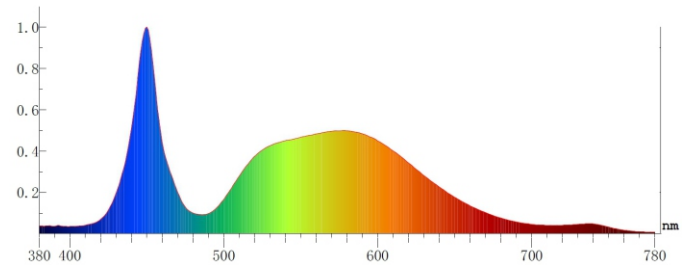

COLOR RATIO EXAMPLE