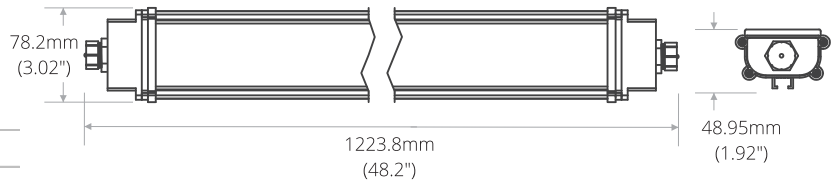

Vertical Farming - WV Model

120W

The All White Vertical (WV) model is designed to balance the full spectrum of white with the weighted contribution towards blue. With a balanced coverage within the green spectrum for canopy penetration.

The WV model is most efficient between 0.54:1 to 1.48:1 ratios.

Save more energy when used with LYNX3™ and SmartTune™ controls.

COLOR CODE	WV
PART NUMBER	GRV-120-48-120-WV-S-C
ORDER CODE	70-1034
PERFORMANCE	
WATTS (MAX)	120
PPF (μmol/s)	297
PPE (μmol/J)	2.35
POWER INPUT	100~277VAC 50/60Hz
COLOR RANGE (nm)	400-700
UV	NO
FAR RED	YES
SPECTRUM BOOSTER	N/A
FACTORY DEFAULT RATIO	0.7:1
BEST RATIO RANGE	0.7:1 to 1:1
CONTROLS	
DIMMING	YES
APP	YES
BLUETOOTH®	YES
LYNX3™	YES
SMARTTUNE™	YES
PHYSICAL STATS	
COOLING	PASSIVE, FANLESS COOLING
DIMENSIONS	1234mm x 78mm x 49 mm (48.6" x 3.1" x 1.9")
WEIGHT	3.17 kg (7 Lbs)
IP RATING	IP66
CERTIFICATIONS	
UL	PENDING
DLC	PENDING
WARRANTY	5 YEARS
RATED LIFETIME	L70 50,000 Hours